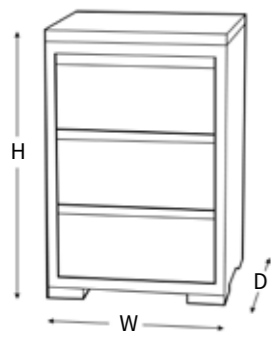

WIDTH	1600
LENGTH	1960
HEIGHT	1400

QUEEN

WIDTH	1740
LENGTH	2150
HEIGHT	1400

KING

WIDTH	1970
LENGTH	2150
HEIGHT	1400

SUPER KING

WIDTH	2340
LENGTH	2150
HEIGHT	1400

All dimensions are in millimetres.

Blair Bed Range

Blair Bed / Bedside Drawers

Bedside

STANDARD

WIDTH	510
DEPTH	420
HEIGHT	750

LARGE

WIDTH	615
DEPTH	420
HEIGHT	750

All dimensions are in millimetres.

5 DRAWER TALLBOY

WIDTH	950
DEPTH	420
HEIGHT	1200

8 DRAWER DRESSER CHEST

WIDTH	1280
DEPTH	420
HEIGHT	1030

Brunswick Bookshelf Bed Range

The Brunswick Bookshelf Bed Range is functional in design and presents a showcase to display a good sense in living. Individual styling will bring in elements of its surrounds and characteristic palettes. Brunswick is flexible in its componentry, providing the ideal template to change shape, mood and feel.