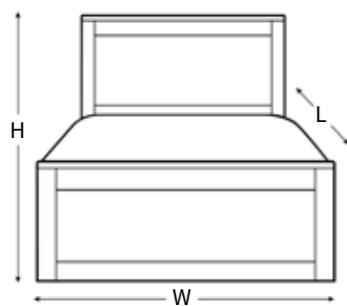

Blair Bed Range

UNDERBED DRAWERS

WIDTH	1600
DEPTH	600
HEIGHT	295

Blair Bed / Underbed Drawers / Bedside Drawers

Bed Range

KING SINGLE

WIDTH	1100
LENGTH	2150
HEIGHT	1400

DOUBLE

WIDTH	1600
LENGTH	1960
HEIGHT	1400

QUEEN

WIDTH	1740
LENGTH	2150
HEIGHT	1400

KING

WIDTH	1970
LENGTH	2150
HEIGHT	1400

SUPER KING

WIDTH	2340
LENGTH	2150
HEIGHT	1400

All dimensions are in millimetres.

Blair Bed Range

Blair Bed / Bedside Drawers

Bedside

STANDARD

WIDTH	510
DEPTH	420
HEIGHT	750

LARGE

WIDTH	615
DEPTH	420
HEIGHT	750

All dimensions are in millimetres.

5 DRAWER TALLBOY

WIDTH	950
DEPTH	420
HEIGHT	1200

8 DRAWER DRESSER CHEST

WIDTH	1280
DEPTH	420
HEIGHT	1030

Brunswick Bookshelf Bed Range

The Brunswick Bookshelf Bed Range is functional in design and presents a showcase to display a good sense in living. Individual styling will bring in elements of its surrounds and characteristic palettes. Brunswick is flexible in its componentry, providing the ideal template to change shape, mood and feel.