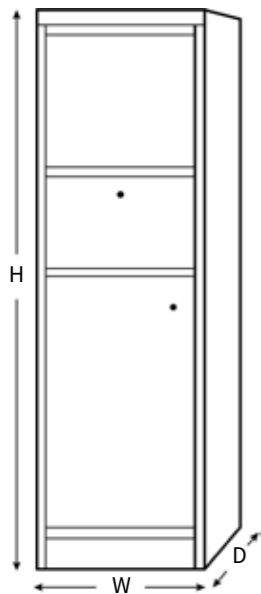

Brunswick Bookshelf Bed Range

Brunswick Bookshelf Bed / Option

Side Towers

LEFT/RIGHT TOWERS

WIDTH	400
DEPTH	250
HEIGHT	1350

All dimensions are in millimetres.

Tower Features