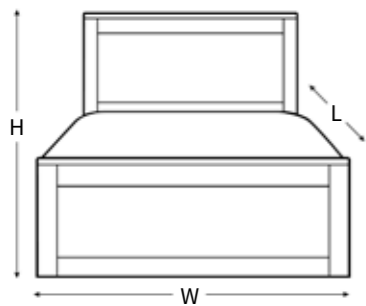

WIDTH	1600
LENGTH	1960
HEIGHT	1400

QUEEN

WIDTH	1740
LENGTH	2150
HEIGHT	1400

KING

WIDTH	1970
LENGTH	2150
HEIGHT	1400

SUPER KING

WIDTH	2340
LENGTH	2150
HEIGHT	1400

All dimensions are in millimetres.

5 DRAWER TALLBOY

WIDTH	950
DEPTH	420
HEIGHT	1200

8 DRAWER DRESSER CHEST

WIDTH	1280
DEPTH	420
HEIGHT	1030

Brunswick Bookshelf Bed Range

The Brunswick Bookshelf Bed Range is functional in design and presents a showcase to display a good sense in living. Individual styling will bring in elements of its surrounds and characteristic palettes. Brunswick is flexible in its componentry, providing the ideal template to change shape, mood and feel.

Brunswick Bookshelf Bed Range

Bed Options

KING SINGLE

WIDTH	1070
LENGTH	2150
HEIGHT	1350

DOUBLE

WIDTH	1600
LENGTH	1960
HEIGHT	1350

QUEEN

WIDTH	1860
LENGTH	2150
HEIGHT	1350

KING

WIDTH	1970
LENGTH	2150
HEIGHT	1350

All dimensions are in millimetres.

Queen Setting with 2 Towers

Brunswick Bookshelf Bed Range

Brunswick Bookshelf Bed / Option

Side Towers

LEFT/RIGHT TOWERS